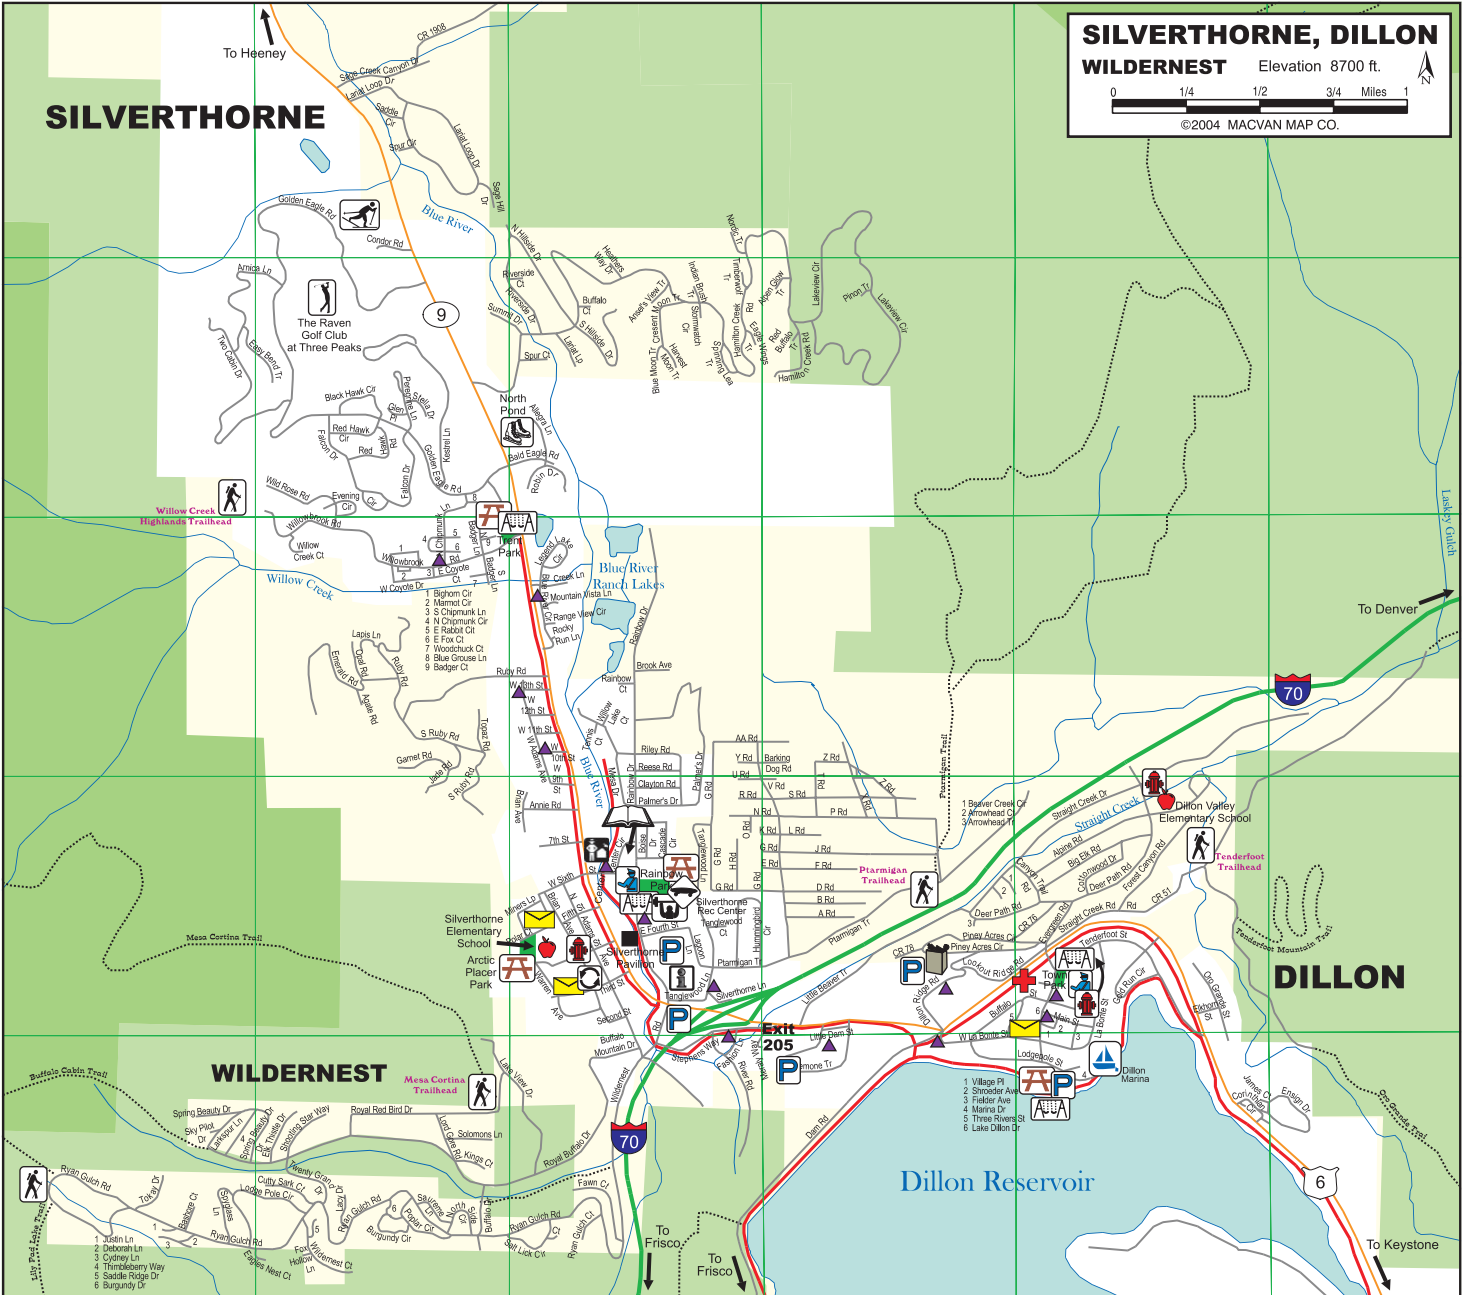

SILVERTHORNE, DILLON
WILDERNEST Elevation 8700 ft.

0 1/4 1/2 3/4 Miles 1

©2004 MACVAN MAP CO.

SILVERTHORNE

DILLON

WILDERNEST

Dillon Reservoir

To Heeney

To Denver

To Frisco

To Keystone